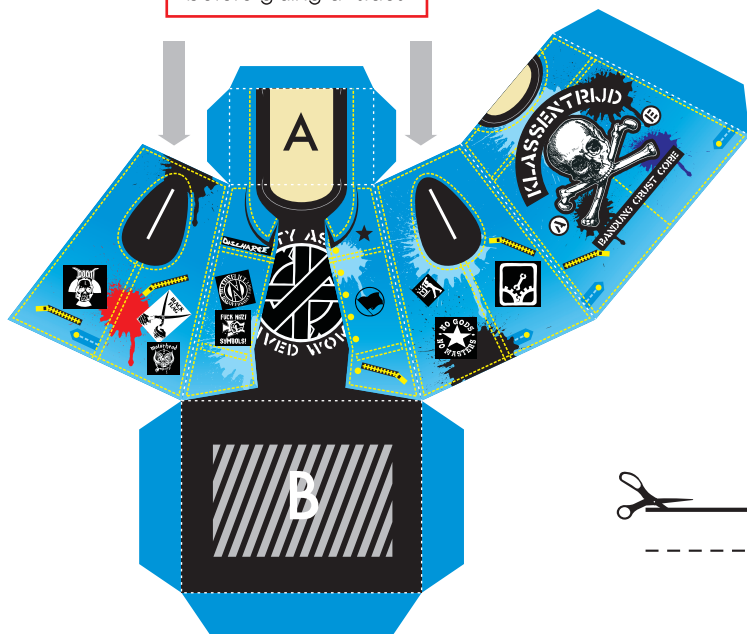

Fold and glue before cutting.

★ Attach arms to body before gluing all sides.

OH-SHEET
PAPER TOYS

© 2008 OH-SHEET PAPER TOYS. ALL RIGHTS RESERVED

OH-SHEET
PAPER TOYS

PRESENTS

CRUST Twitch

CUSTOM BY

www.salazad.com/smile

Fold and glue before cutting.

Fold and glue before cutting.
Then attach to hair piece.

© 2008 OH-SHEET PAPER TOYS. ALL RIGHTS RESERVED